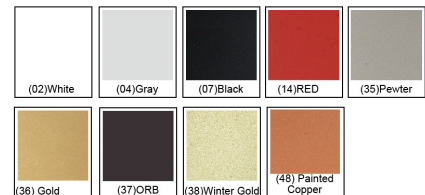

Painted Finishes

REFERENCE	QTY.	REMARKS	Project	
			Location/Type	
			Architect	
			Engineer	
			Contractor	
			Submitted By:	Date: